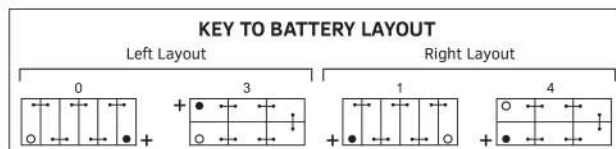

Tandhan Power range for heavy commercial vehicles

Nomenclature	Layout		Ampere-hour capacity at C20 rating	Cold cranking performance (Amps) SAE/EN1	Reserve Capacity (Minutes)	Dimensions (mm)			Handle	Charge Indicator
						Length	Width	Height		
MF100 (95E41)	L,0	R,1	100	576	163	410	176	233	Yes	✓
MF120 (115F51)	L,3	R,4	120	612	205	505	182	240	Rope	-
MF150 (145G51)	L,3	R,4	150	706	264	508	222	257	Rope	✓
MF170	L,3	R,4	170	706	264	508	222	240	Rope	✓
MF200 (195H52)	L,3	R,4	200	950	330	521	278	242	Rope	✓
DIN170 (67018)	L,3	NA	170	940	340	513	223	215	Rope	✓
DIN180 (68032)	L,3	NA	180	850	320	513	223	215	Rope	✓

TERMINAL DETAILS

Types of terminals	Tip diameter (f.D)	
	Positive (mm)	Negative (mm)
T1	14.7⁰_{-0.3}	13.0⁰_{-0.3}
T2	19.5⁰_{-0.3}	17.9⁰_{-0.3}

Conform to JIS 5301-1999 and DIN standards. All Tandhan Power batteries are fitted with charge indicator (acid level indicator) and supplied in black container. No charge indicator for DIN90. *Supplied in white container and black lid

Tandhan Power is a brand owned by

Tandhan Impex Private Limited

103 PARK STREET, KOLKATA - 700016

For more details please visit www.tandhanpower.com

This catalogue is issued to provide outline information only and is not deemed to form part of an offer and contract. Our policy is one of continued improvement and we reserve the right to change details without any prior notice. Tandhan Impex Private Limited, Kolkata, India. All rights reserved. Unauthorised copying of content of this catalogue is strictly prohibited and may attract punishment under applicable legal provisions